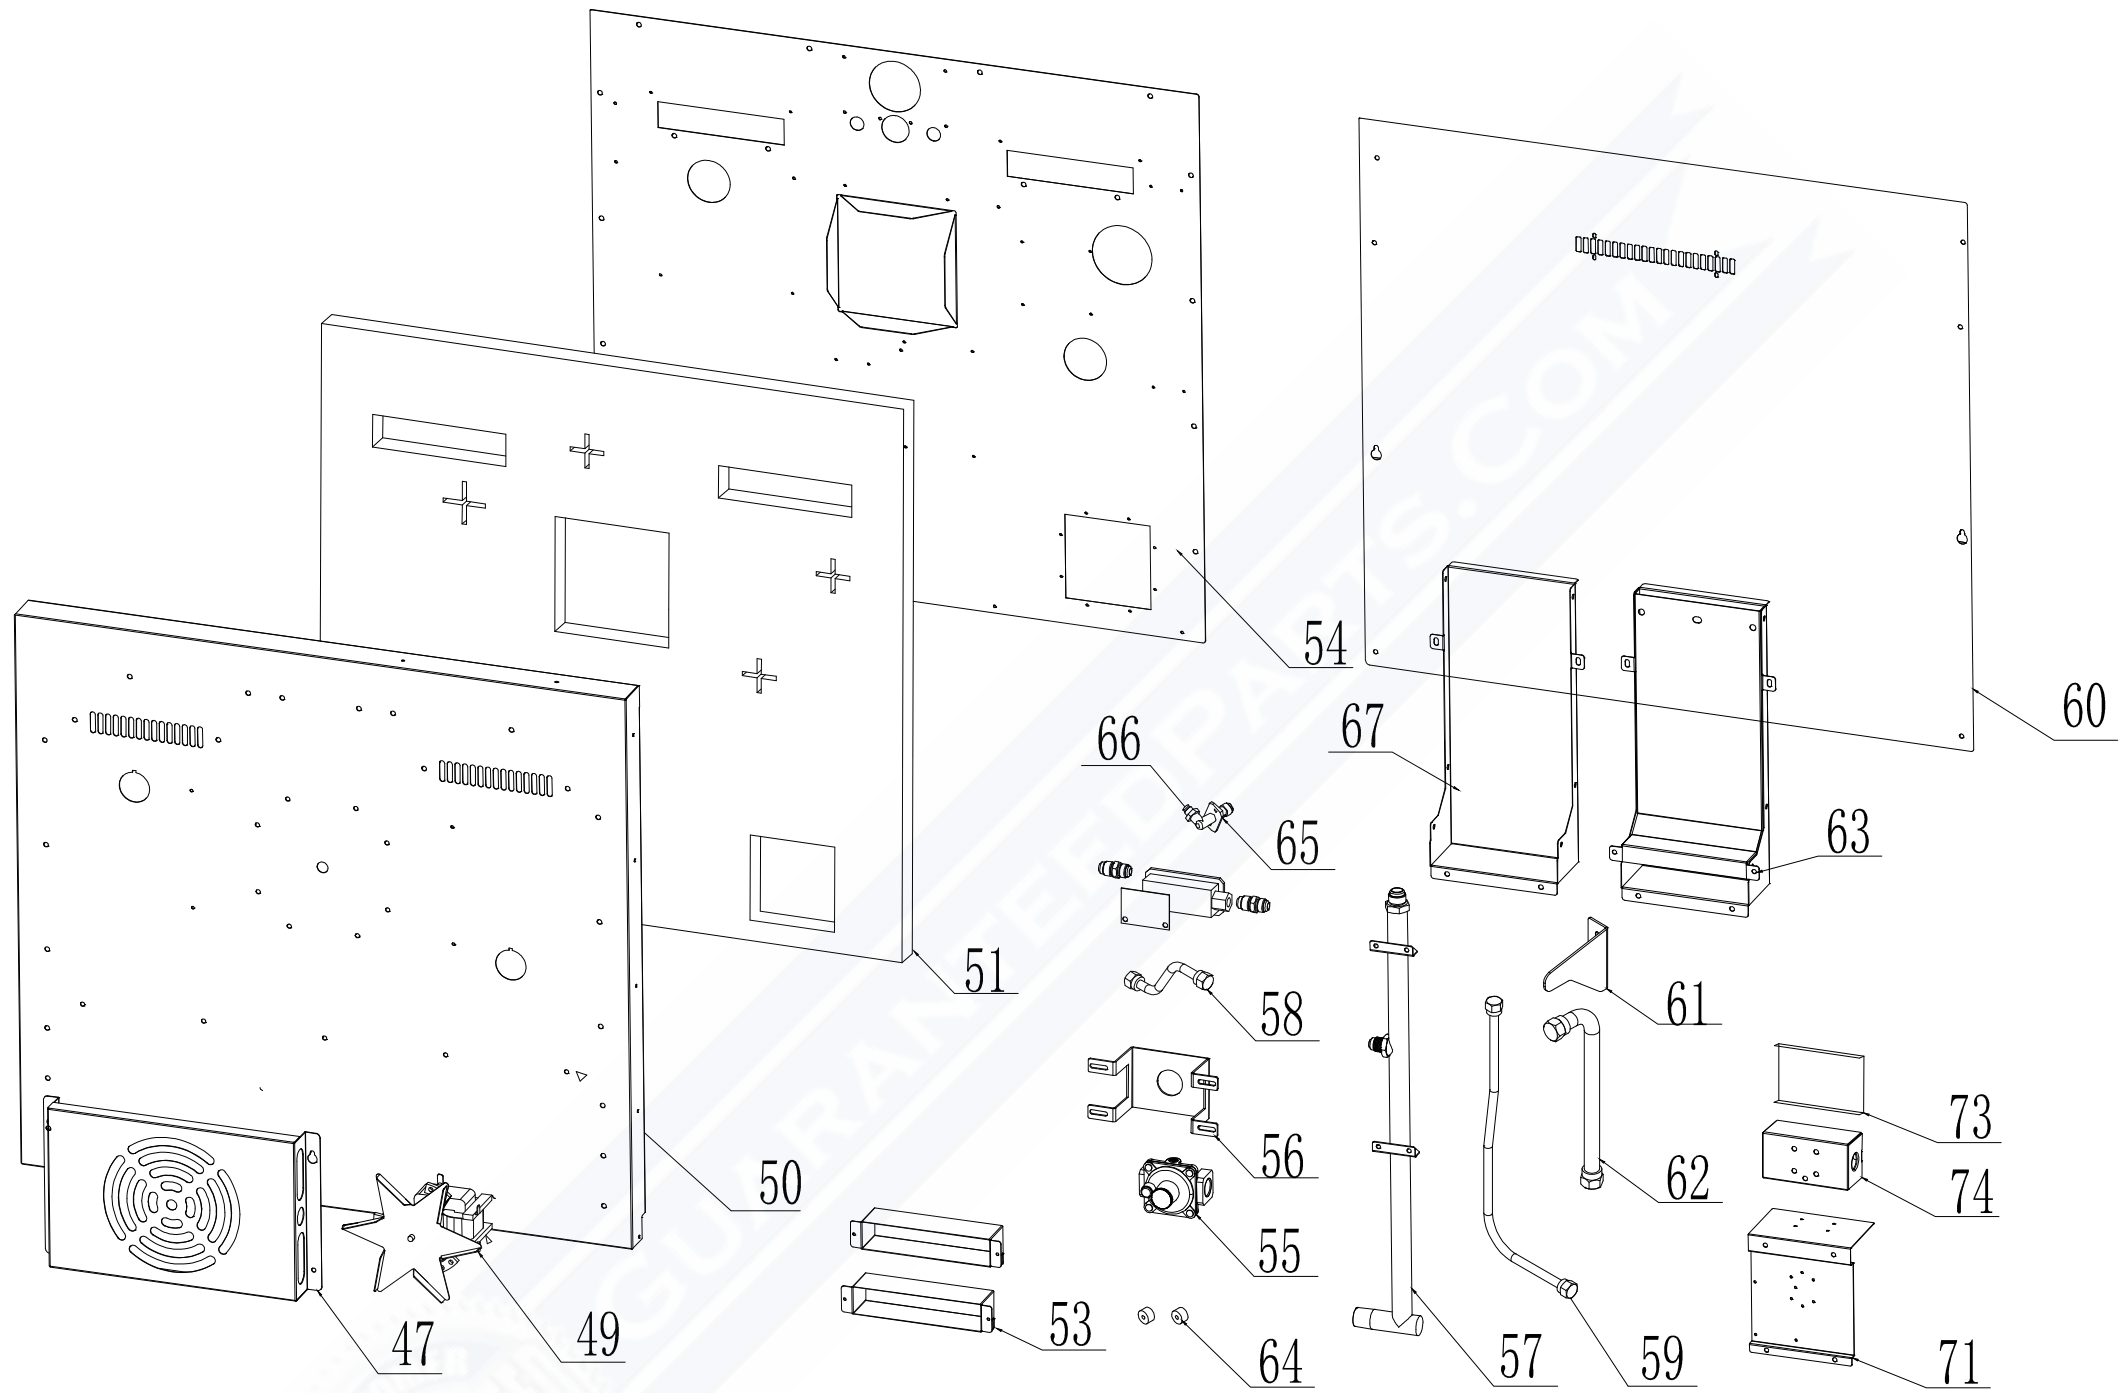

Autodesk

cavity back

Autodesk

Autodesk

Autodesk

FFSGS6444-30

No.	Part Description	SKU	Qty.
1	Drawer panel G30R43	G30R43-120100	1
2	Handle G18R43	G18R43-101900	2
3	handle rubber mat G18R43	G18R43-100700	4
4	door outside plate-right G30R43	G30R43-100401	1
5	door outside plate-left G30R43	G30R43-100400	1
6	metal logo FFSGS6244-36	G36R03-020010	1
7	door outer glass black pressing plate G30R43	G30R43-101400-02	8
8	door outer glass G30R43	G30R43-101100	2
9	door insulation plate right G30R43	G30R43-100801	1
10	Handle strengthen bar G36R43	G36R43-100700	2
11	door insulation plate left G30R43	G30R43-100800	1
13	innder door glass G30R43	G30R43-100500	4
19	drawer rubber mat G20A01	G20A01-120900	2
20	Door frame Right G30R43	G30R43-100601-Z	1
21	Door frame Left G30R43	G30R43-100600-Z	1
22	door seal bar G48R03	G48R03-071200	1
25	front plate component G30R43	G30R43-070100-Z	1
27	down tray G30R07	G30R07-210101	1
30	Baking rack G30X03	G30X03-071900	2
31	side rack protect cover G36X03	G36X03-073900	4
32	side rack G36X03	G36X03-073800	2
33	Lamp round G36X03	G36X03-180100	2
34	grill burner spark plug support G36X03	G36X03-090600	1
36	oven cavity spark plug G36X03	G36X03-170300-1	2
37	glass wool for cavity down left down side G36X03	G36X03-073000	2
38	glass wool for cavity down left upper side G36X03	G36X03-073300	2
40	left outside plate G36R43	G36R43-071000	1
44	screw for anti-tip step G36X03	G36X03-111000	1
45	door seal bar G36R43	G36R43-071200	1
46	right outside plate G36R43	G36R43-071001	1
47	convection fan cover G36X03	G36X03-091700	1
48	wires protecting net G36R43	G36R43-090500	1
49	Convection fan G20A01	G20A01-091501	1
51	Cavity back plate G30X03	G30X03-072900	1
55	Regulator G36X03	G36X03-034000	1
57	cavity back main gas pipe G36X03	G36X03-030800	1
58	5/8" corrugated pipe 300mm G20C01	G20C01-215302	1
59	5/8" corrugated pipe 550mm G20C01	G20C01-215310	1
60	baffle plate G30R43	G30R43-072000	1
61	anti-tip support G36X03	G36X03-212501	1
62	3/4" corrugated pipe 170mm G36X03	G36X03-215300	1
64	anti-wall rubber mat G36X03	G36X03-212600	2
65	grill burner nozzle mount G36X03	G36X03-021100	1
66	Nozzle 1.38 G36X03	G36X03-021205	1
69	relay G36X03	G36X03-190200	1